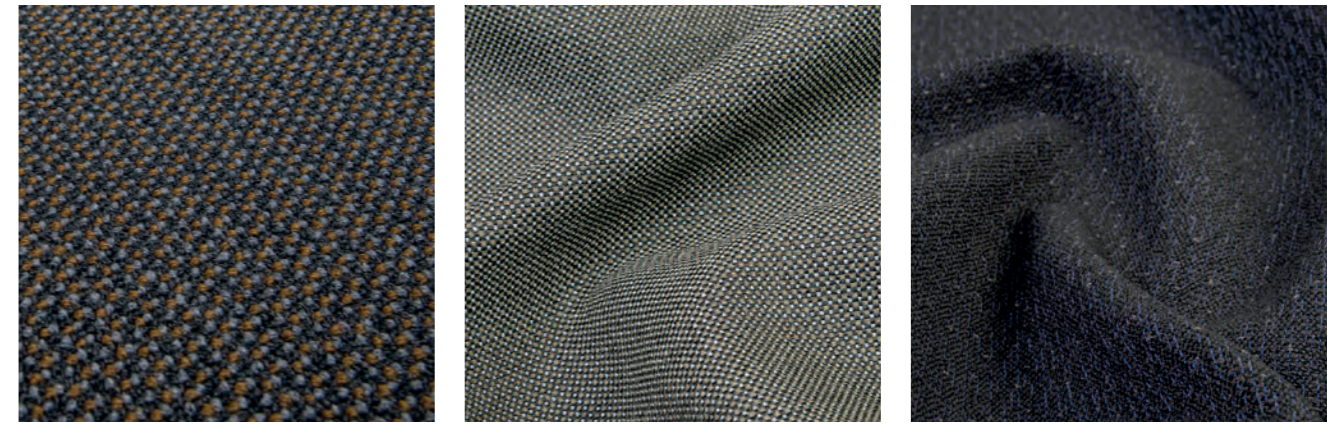

One stop shopping

As a true all-inclusive manufacturer, Tisca offers co-ordinating carpets and seat cover fabrics alongside our steam-pleated curtains. All materials are designed, developed and manufactured under one roof.

Made in Switzerland.

Tisca is the only company in the world to control every aspect of such curtain production. Firstly weaving numerous fabrics styles, then processing in a pressurised chamber which results in a steam-pleated, ready-to-install curtain. All activities are conducted in-house without the need of subcontracting. This delivers significant cost savings and time benefits for our customers.