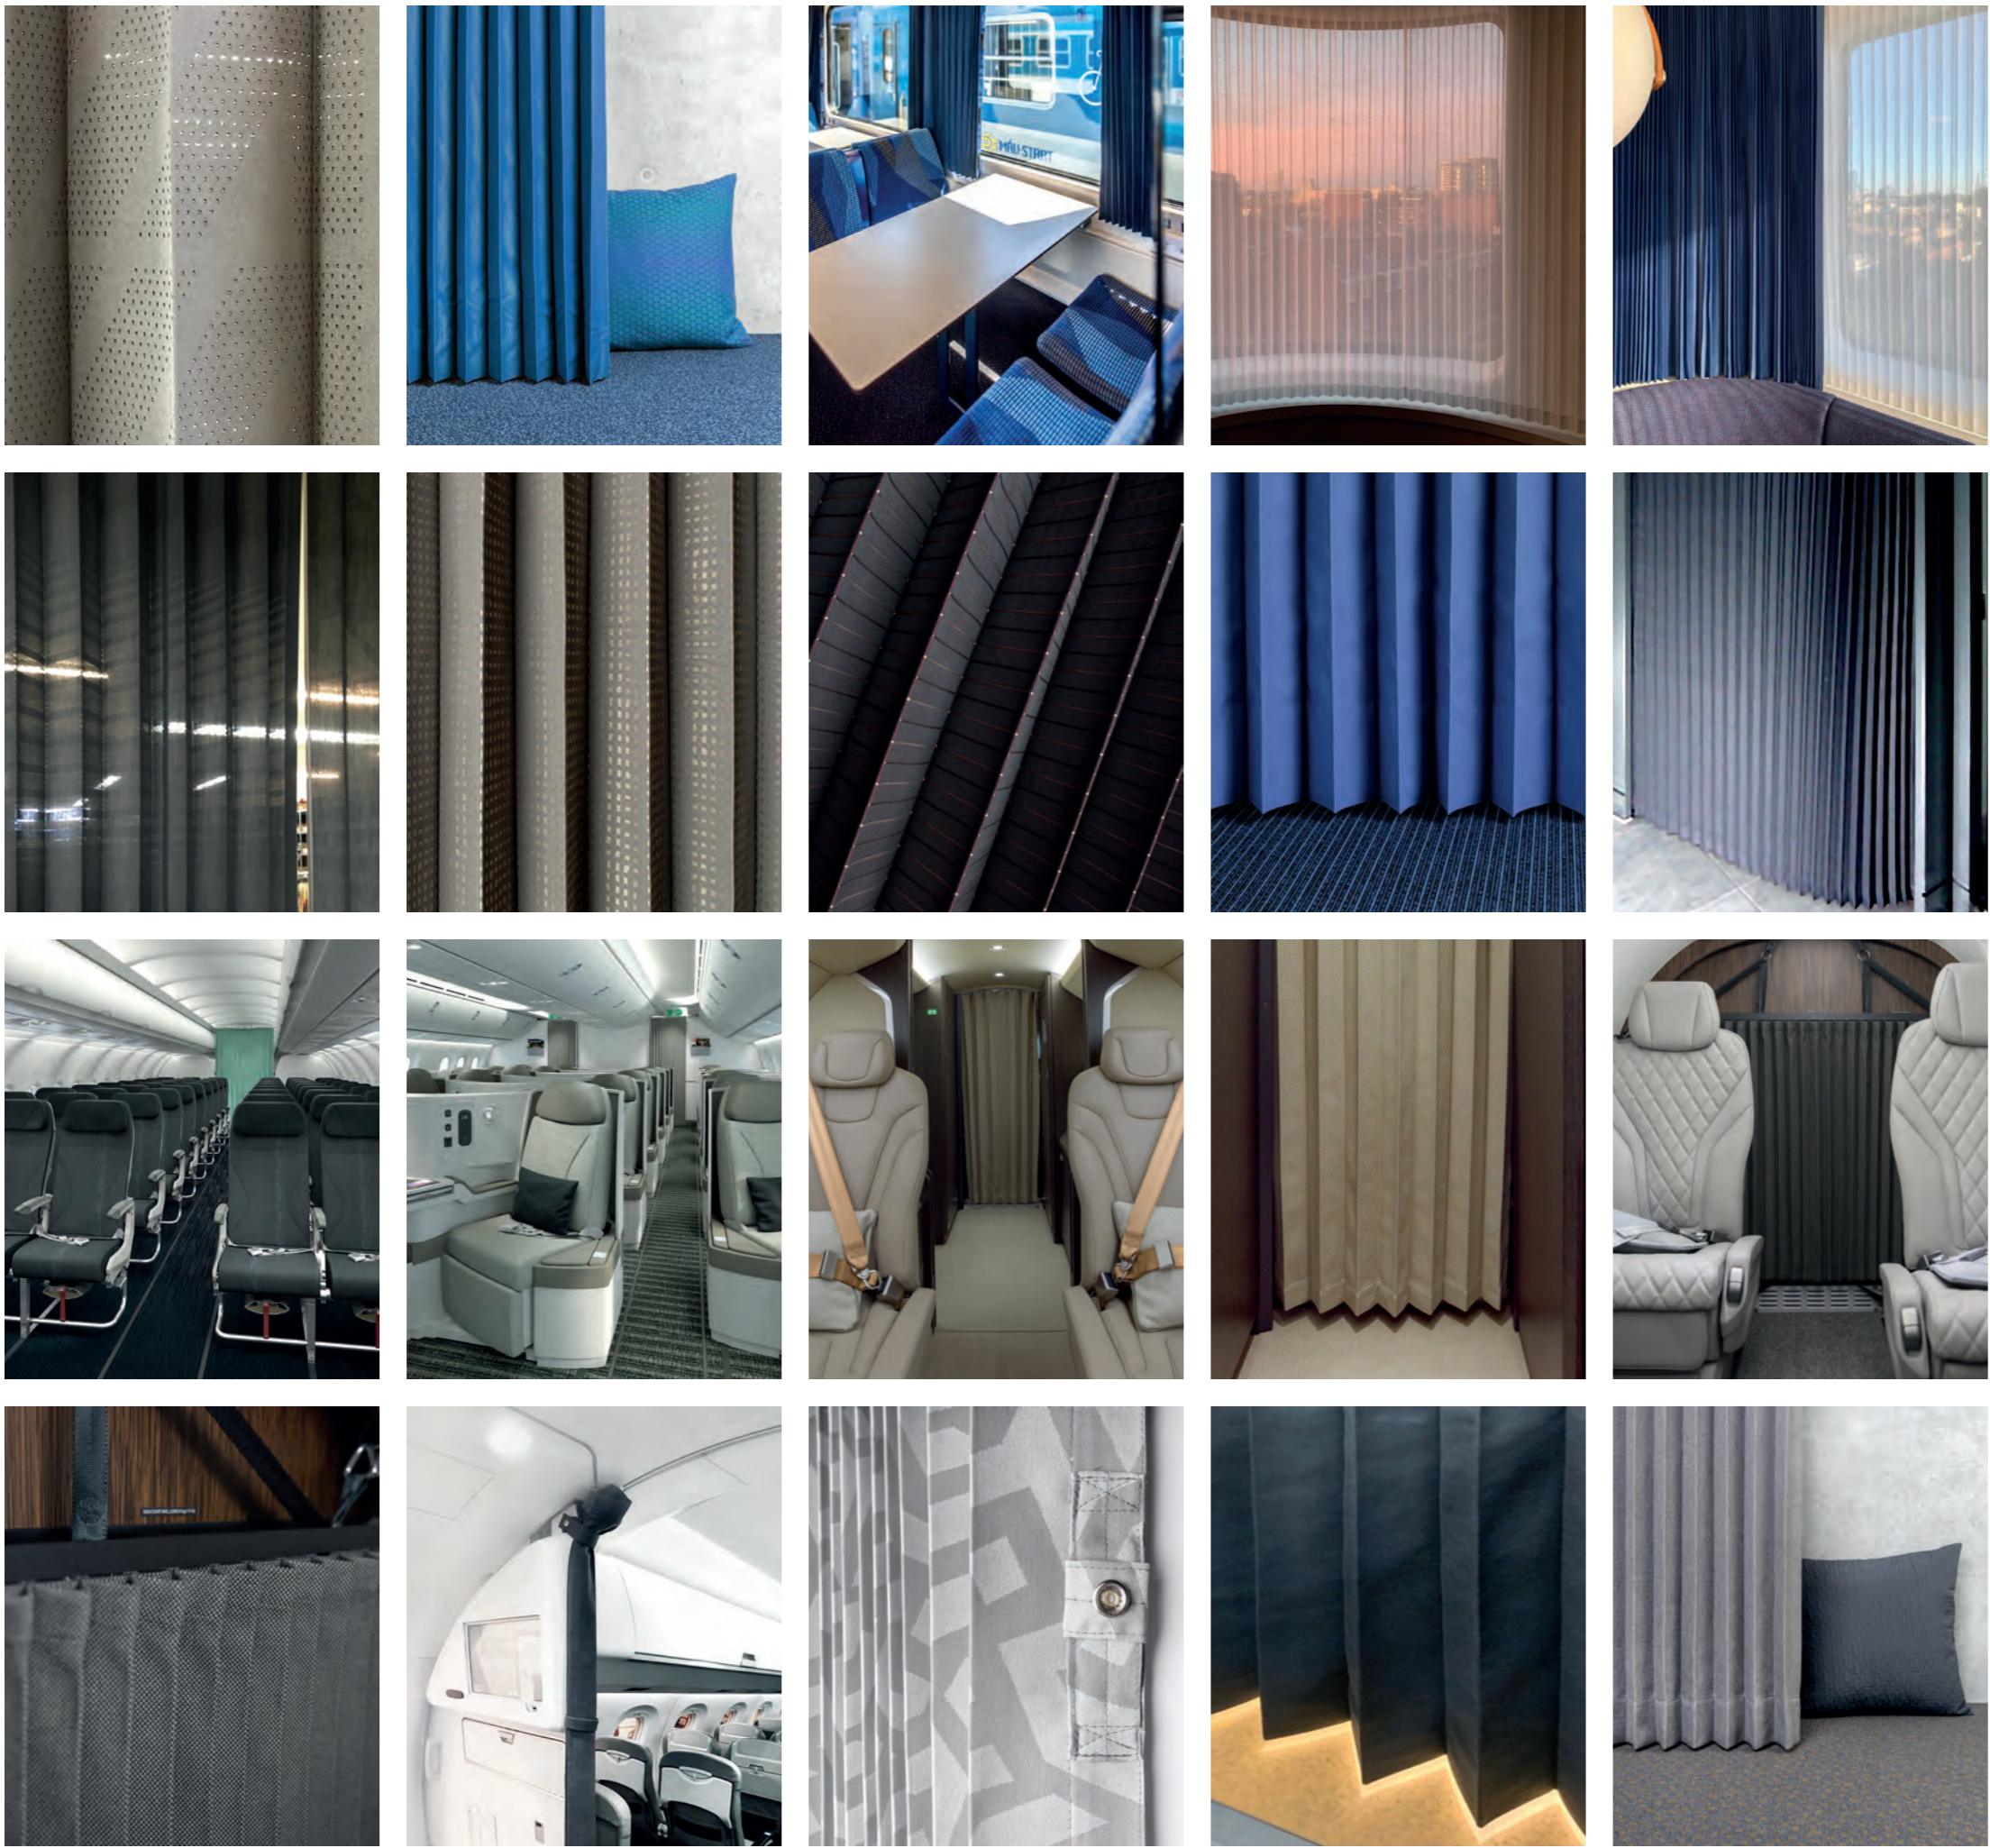

Applications

living

- home
- garden

commercial

- office
- shop
- public buildings
- health care
- hotel / gastro

mobility

- aircraft
- bus
- railway
- ship

sports

- soccer
- golf
- tennis
- multisport