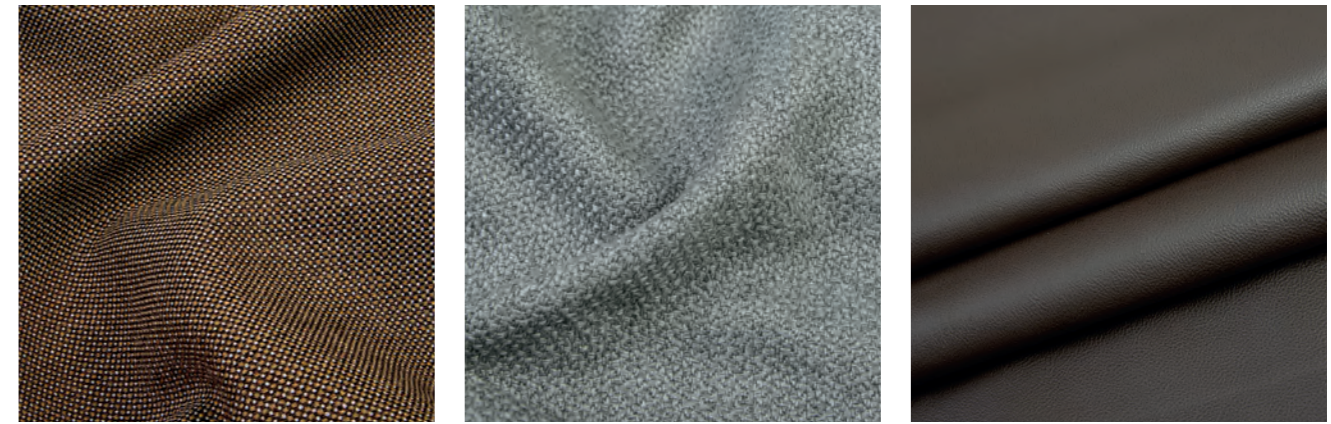

One stop shopping

As a true all-inclusive manufacturer, Tisca offers co-ordinating carpets and seat cover fabrics alongside our steam-pleated curtains. All materials are designed, developed and manufactured under one roof.

Made in Switzerland.

Tisca is the only company in the world to control every aspect of such curtain production. Firstly weaving numerous fabrics styles, then processing in a pressurised chamber which results in a steam-pleated, ready-to-install curtain. All activities are conducted in-house without the need of subcontracting. This delivers significant cost savings and time benefits for our customers.