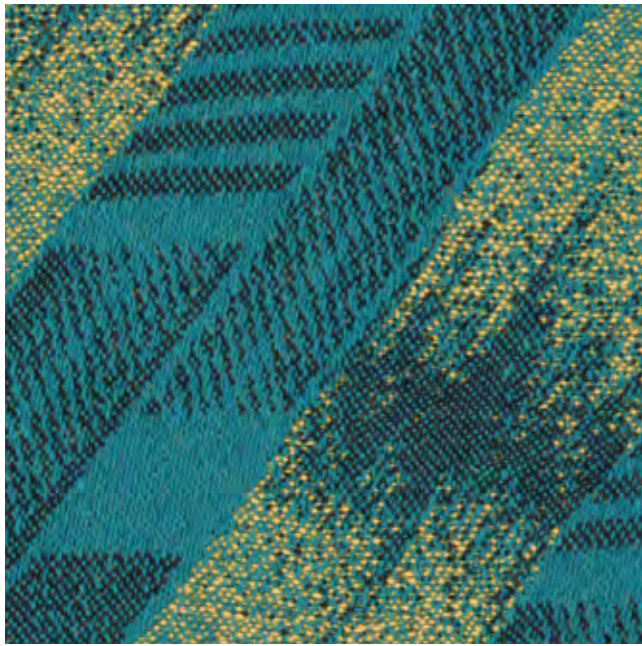

Dynamic Collection
Fabrics

Mira X Sprint 9408

Product No.	240530
Width	140 cm
Repeat (WxH)	20.11 × 27.69 cm
No. of Colors	2
Weight	approx. 477 g/m ²
Material	92% WO/ 8% PA

Mira X Motion 9410

Product No.	240531
Width	135 cm
Repeat (WxH)	2.23 × 3 cm
No. of Colors	2
Weight	approx. 478 g/m ²
Material	92% WO / 8% PA

Mira X Pulse 9409

Product No.	240532
Width	135 cm
Repeat (WxH)	2.51 × 26.67cm
No. of Colors	2
Weight	approx. 473 g/m ²
Material	92% WO/ 8% PA

Mira X Base 9411

Product No.	240630
Width	140 cm
Repeat (WxH)	0.05 × 0.1 cm
No. of Colors	2
Weight	approx. 459 g/m ²
Material	92% WO / 8% PA

Mira X Climb 9412

Product No.	240567
Width	140 cm
Repeat (WxH)	15.09 × 160 cm
No. of Colors	2
Weight	approx. 455 g/m ²
Material	92% WO / 8% PA

Mira X Trace 9414

Product No.	250014
Width	140 cm
Repeat (WxH)	1.26 × 2.5 cm
No. of Colors	2
Weight	approx. 455 g/m ²
Material	92% WO / 8% PA