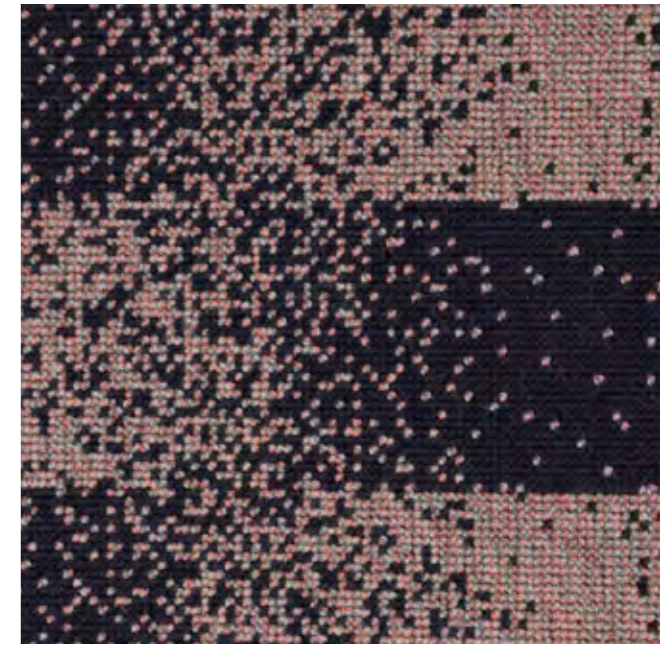

Tisca Aircraft Medium

Product No.	250035WIN
Design No.	24285
No. of Colors	4
Weight	approx. 1'840 g/m²
Material	100% WO